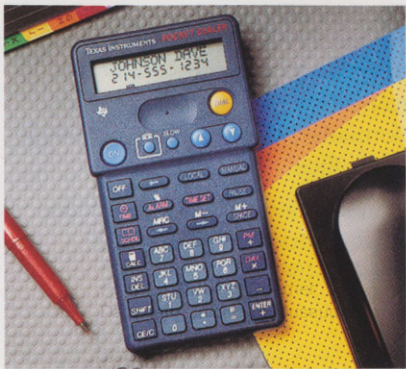

# TI-2400 Phone Bank™

*Puts up to 150 essential names and numbers in the palm of your hand*

- Stores up to 150 names and numbers automatically and in alphabetical order with a secret password feature for confidential information
- Includes an 8-digit calculator

# TI-3100 Pocket Dialer™

*Dials up to 125 important numbers  
at the touch of a button — also  
schedules meetings*

- Five handy modes: telephone directory, dialer, scheduler, clock/alarm, and calculator
- Easily stores, retrieves and dials up to 125 names and numbers including addresses, birthdays and credit card numbers

# TI-3200 Pro Dialer™

*Compact data bank and dialer for appointments, phone numbers and calculations on the go*

- Six efficient modes: memo files, telephone directory, dialer, schedule, clock/alarm, calculator
- Stores, retrieves and dials up to 400 names and numbers — includes credit card numbers, addresses, flight numbers and more