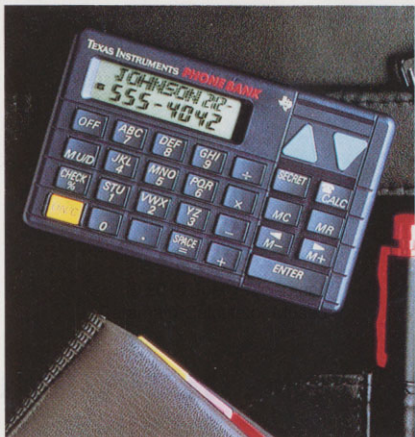

# TI-2400 Phone Bank™

*Puts up to 150 essential names and numbers in the palm of your hand*

- Stores up to 150 names and numbers automatically and in alphabetical order with a secret password feature for confidential information
- Includes an 8-digit calculator

# TI-3100 Pocket Dialer™

*Dials up to 125 important numbers  
at the touch of a button — also  
schedules meetings*

- Five handy modes: telephone directory, dialer, scheduler, clock/alarm, and calculator
- Easily stores, retrieves and dials up to 125 names and numbers including addresses, birthdays and credit card numbers

# TI-3200 Pro Dialer™

*Compact data bank and dialer for appointments, phone numbers and calculations on the go*

- Six efficient modes: memo files, telephone directory, dialer, schedule, clock/alarm, calculator
- Stores, retrieves and dials up to 400 names and numbers — includes credit card numbers, addresses, flight numbers and more