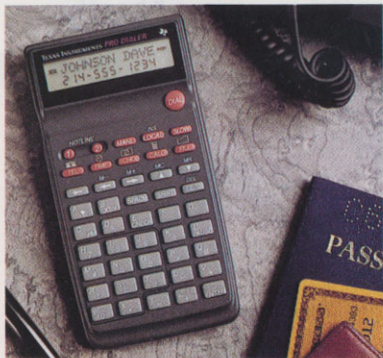

# TI-2400 Phone Bank™

*Puts up to 150 essential names and numbers in the palm of your hand*

- Stores up to 150 names and numbers automatically and in alphabetical order with a secret password feature for confidential information
- Includes an 8-digit calculator

# TI-3100 Pocket Dialer™

*Dials up to 125 important numbers  
at the touch of a button — also  
schedules meetings*

- Five handy modes: telephone directory, dialer, scheduler, clock/alarm, and calculator
- Easily stores, retrieves and dials up to 125 names and numbers including addresses, birthdays and credit card numbers

# TI-3200 Pro Dialer™

*Compact data bank and dialer for appointments, phone numbers and calculations on the go*

- Six efficient modes: memo files, telephone directory, dialer, schedule, clock/alarm, calculator
- Stores, retrieves and dials up to 400 names and numbers — includes credit card numbers, addresses, flight numbers and more