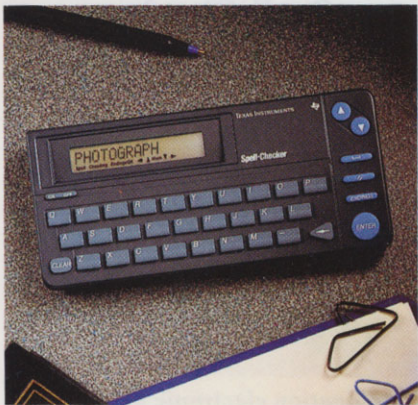

RR-1 Spell-Checker

Perfect spelling made easy for home, school or the office

- Finds the correct spelling of over 93,000 words — just enter a word the way it sounds
- Handy “endings” feature provides a listing of the root word with its most common endings