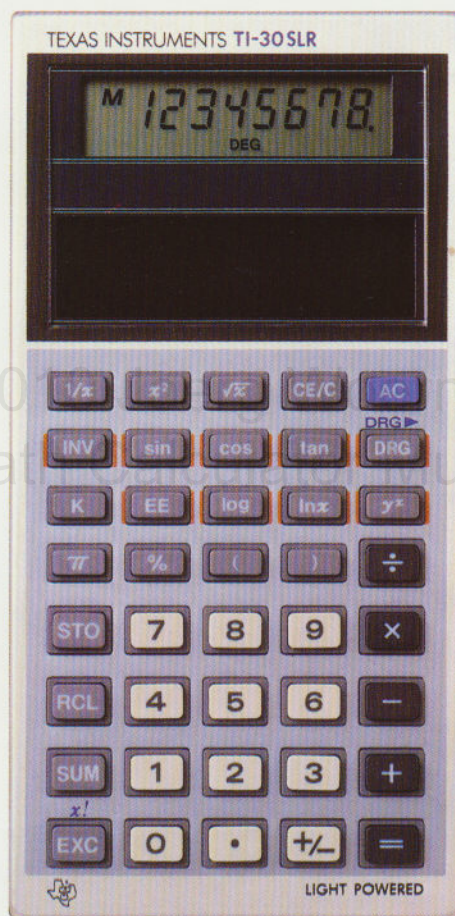

Texas Instruments
Scientific Calculator

TI-30 SLR

The student's slide rule calculator that never needs batteries.

The light-powered version of the TI-30-II, the TI-30 SLR Calculator will never fail you during an exam. Sunlight or electric light will keep your calculator working, indoors or out. Put it in your pocket or briefcase and it turns itself off automatically. Features include:

- AOS™ algebraic operating system
- 8-digit display
- Scientific notation $5 + 2$
- 15 parentheses levels
- 4 max pending ops.
- Constant
- Memory, store/recall
- Sum to memory
- Exchange display with memory
- Log, Ln x , 10^x , e^x , x^2 , \sqrt{x} , y^x , $1/x$, $x!$ and %
- Sin, cos, tan and inverses
- DRG conversions

TI-30 SLR. All the power you need to meet the advanced algebraic and trigonometric challenges of higher education

The TI-30 SLR combines the affordability and portability that today's students demand in one powerful unit that makes problem-solving easy. It performs the most-needed slide rule functions . . . at the touch of a key.

Specifications

Display: 8-digits

Power: Light powered

Size: 5.35" x 2.6" x 0.31"

Weight: 3.0 oz.

Included: Convenient vinyl wallet

Limited Warranty

TI-30 SLR is covered by a one-year limited warranty against defects in materials and workmanship. The full text of this warranty is published in the owner's manual accompanying the TI-30 SLR.