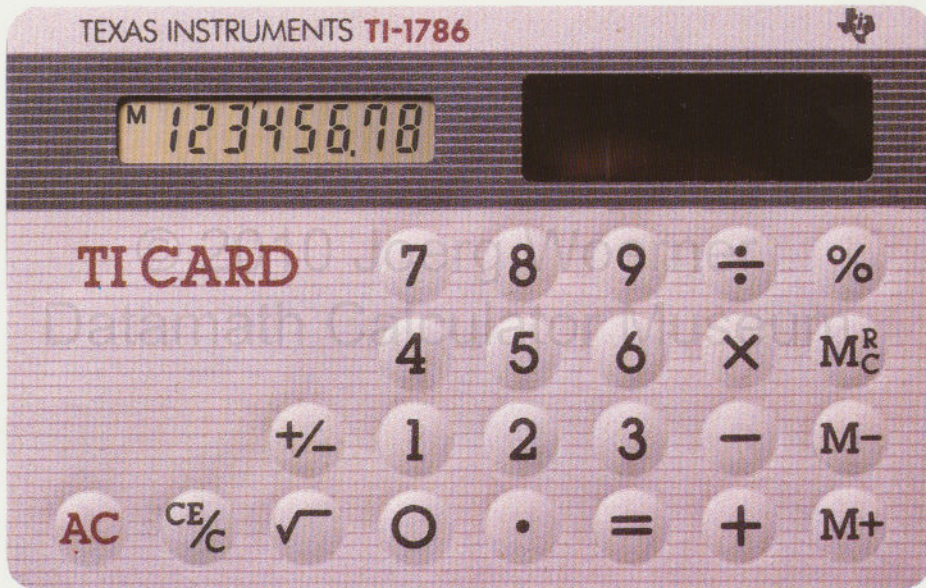

Texas Instruments
General Purpose Calculator

TI CARD (TI-1786)

Solar-powered and really, really small.

We're talking small here. We're talking 3.3 inches long by 2.1 inches wide by—now get this— $\frac{1}{10}$ of an inch thick. So, it's about the size of an ordinary credit card. Because it's small you can always keep it handy (your wallet leaps to mind). Because it's solar powered you can always count on it to count on. Small, yes—but loaded with big, fast, accurate, problem-solving features:

- Easy-to-read liquid crystal display with commas, decimal and memory indicator
- Three-key memory for storing numbers, simplifying calculations
- % key to help you figure add-ons and discounts
- +/- and square root keys
- Vinyl pouch included

TI CARD (TI-1786).

The really small solar-powered calculator with the really big features.

Specifications:

Readout: 8-digit liquid crystal display

Power: Any light—indoors or out

Size: 3.3" × 2.1" × 0.1"

Weight: 1.1 oz.