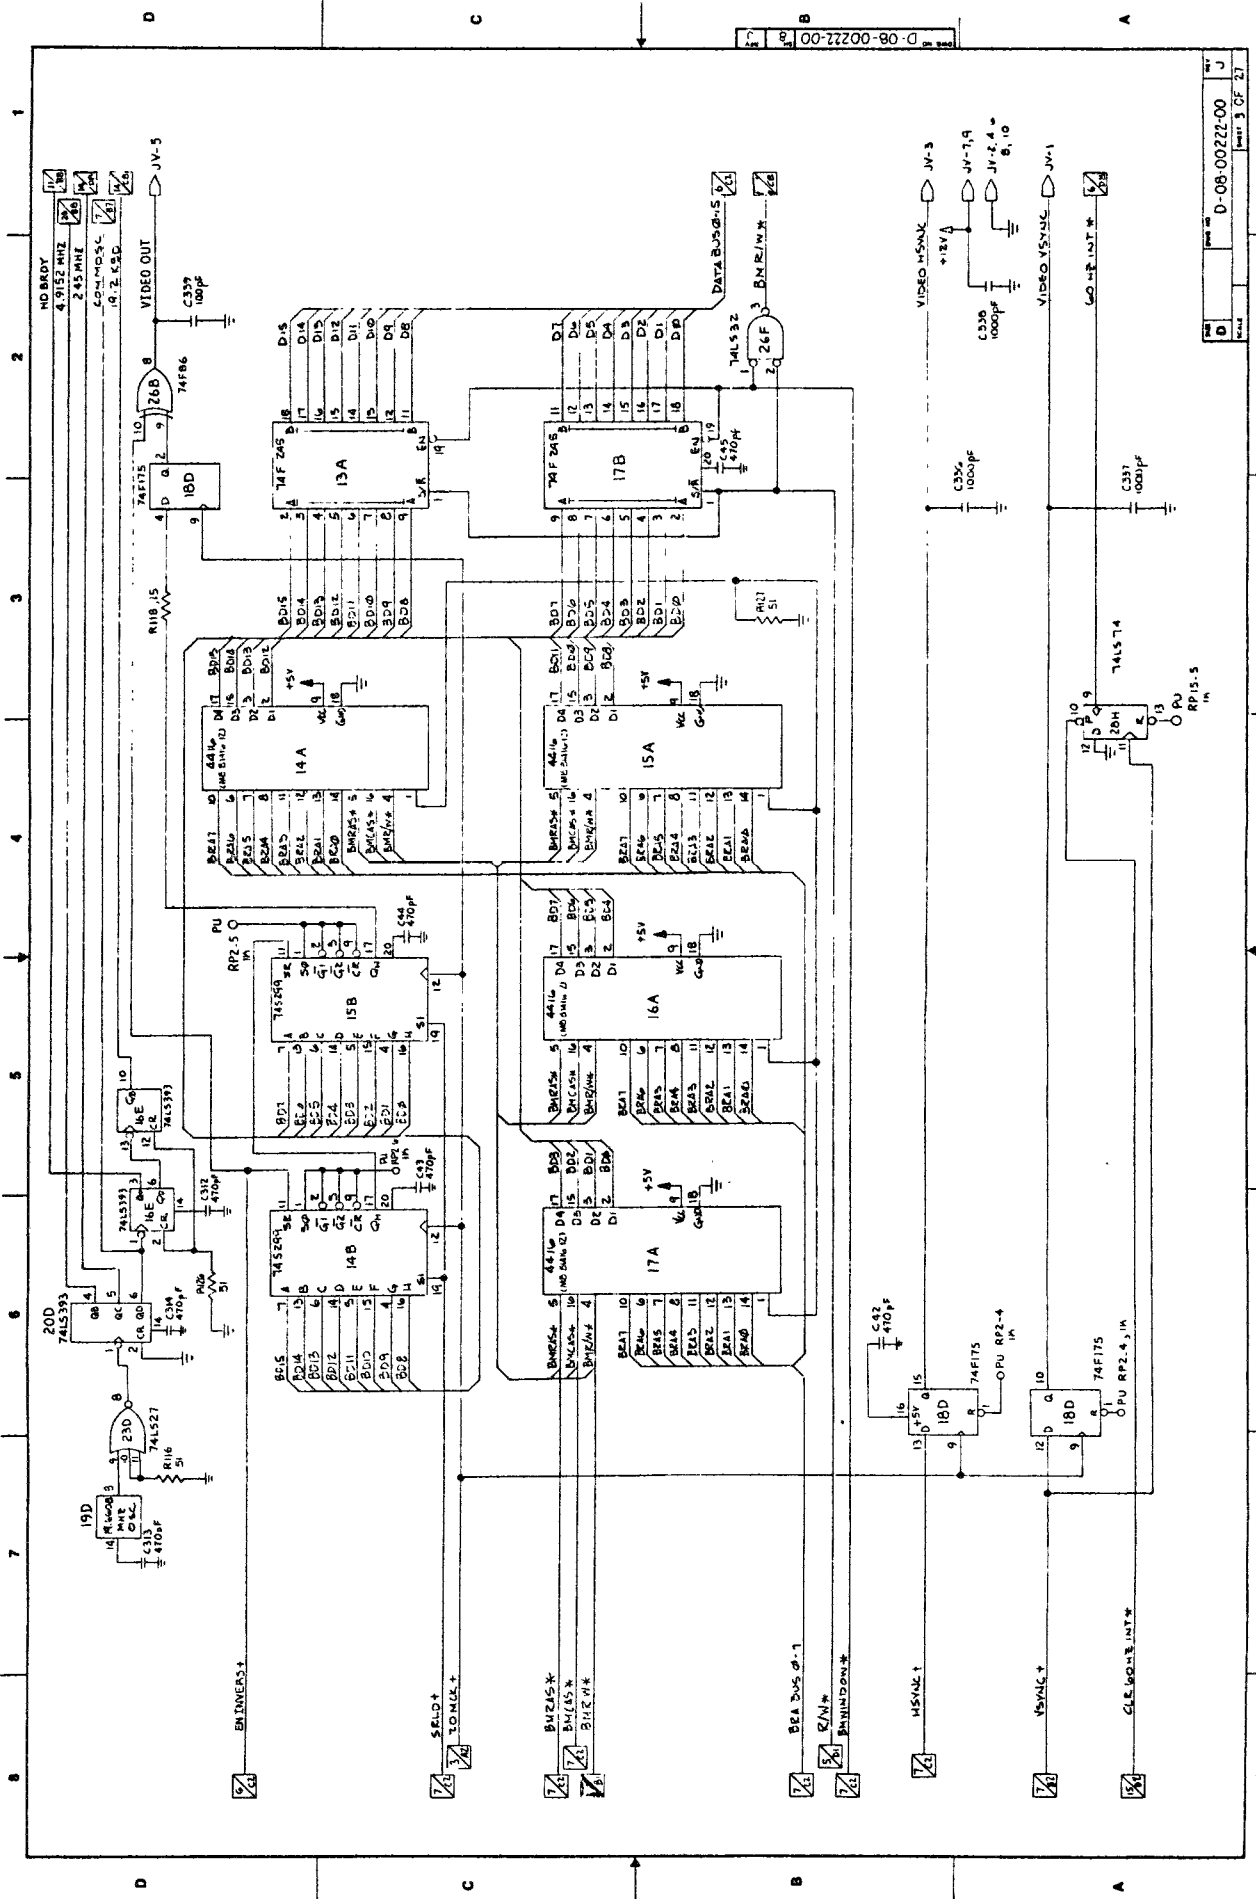

D-08-00222-00
REV J
PAGE 5 OF 23

VIDEO HSNK
+18V
C338 10000PF
JV-1.9
JV-2.4
8, 10
VIDEO XSYN
JV-1
C337 10000PF
VIDEO INT*