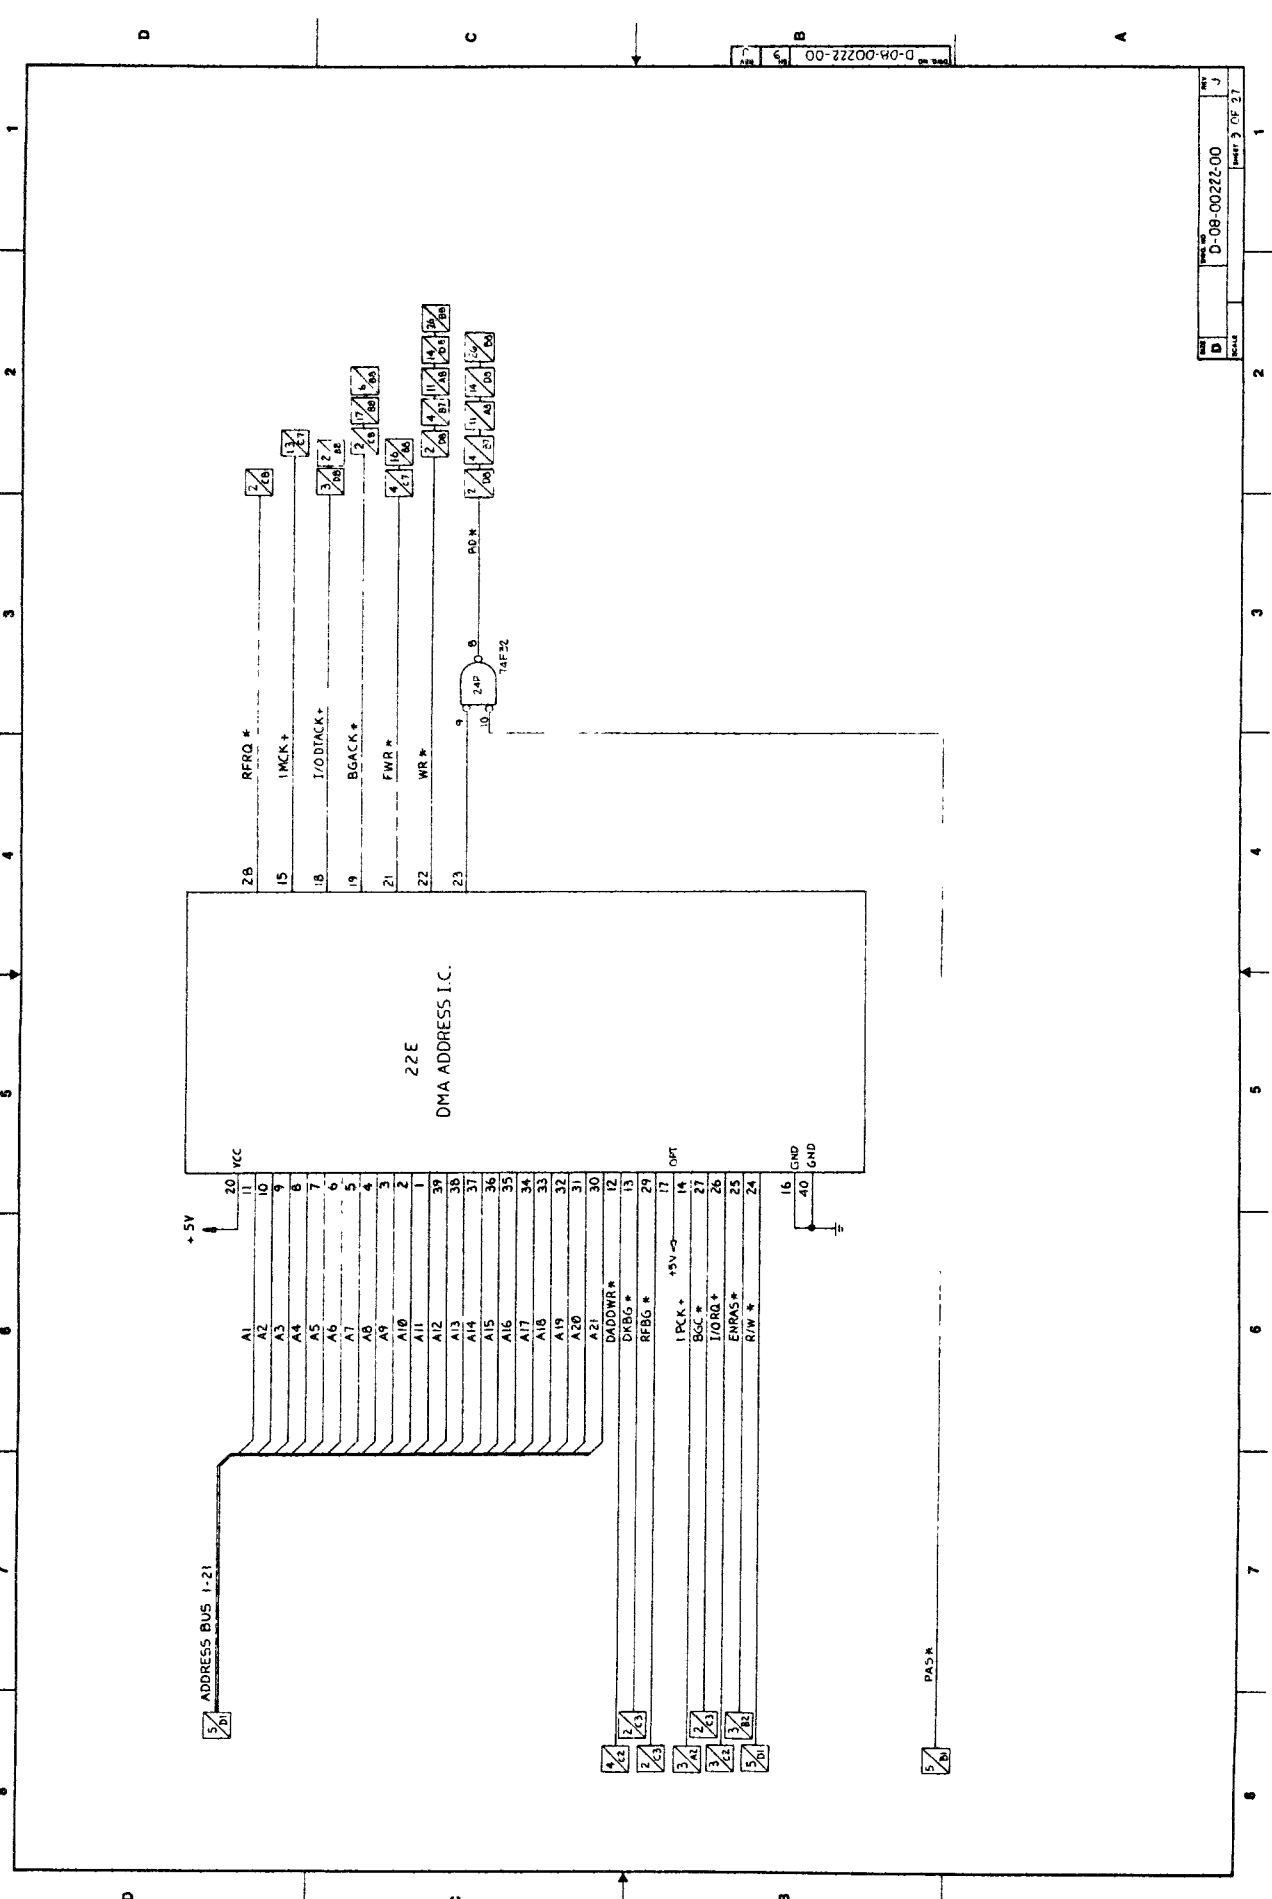

D-08-00222-00

D-08-00222-00
REV J
PAGE 3 OF 21