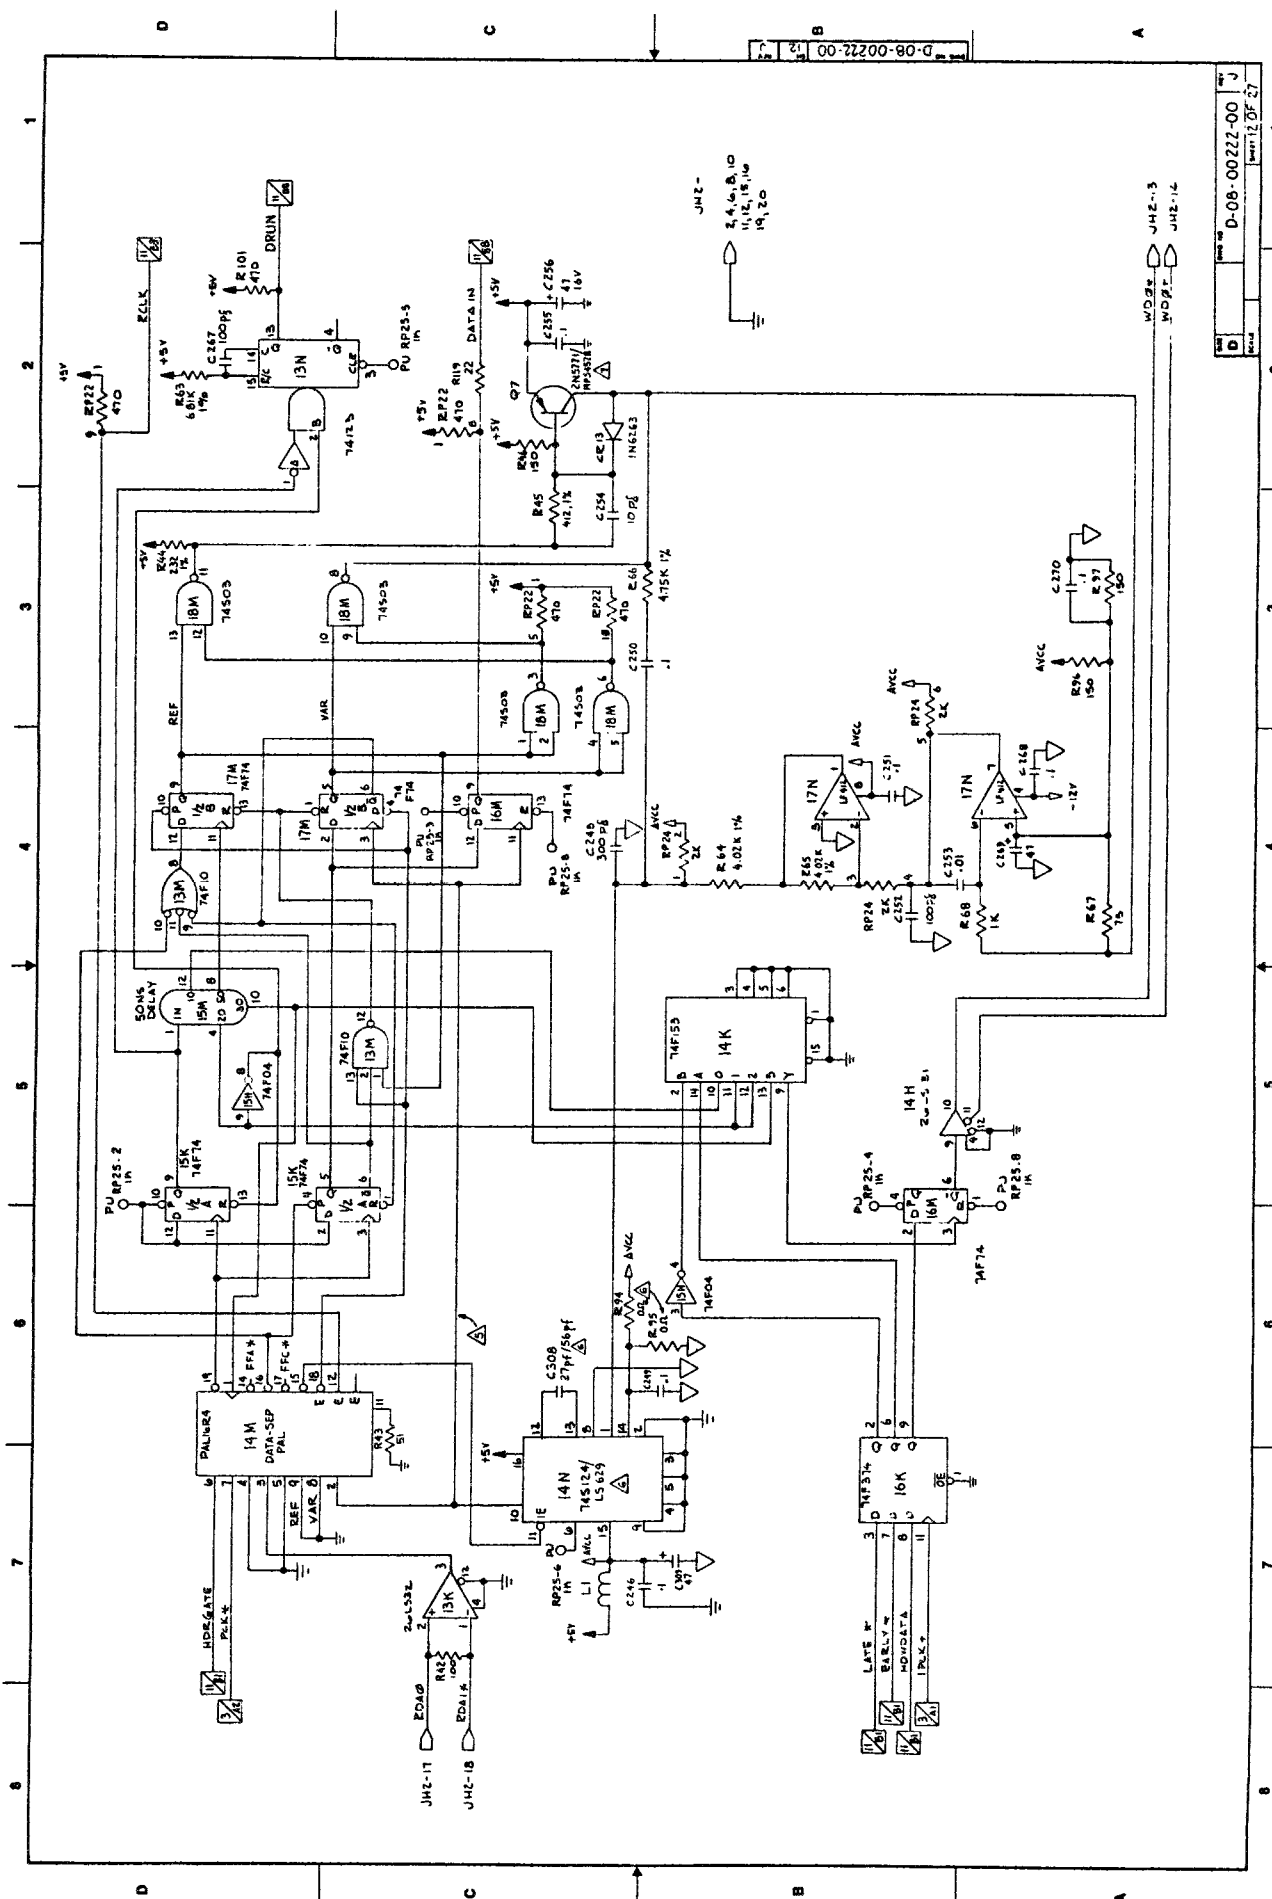

D-08-00222-00 J
REV. 12.06.27
D
12.06.27