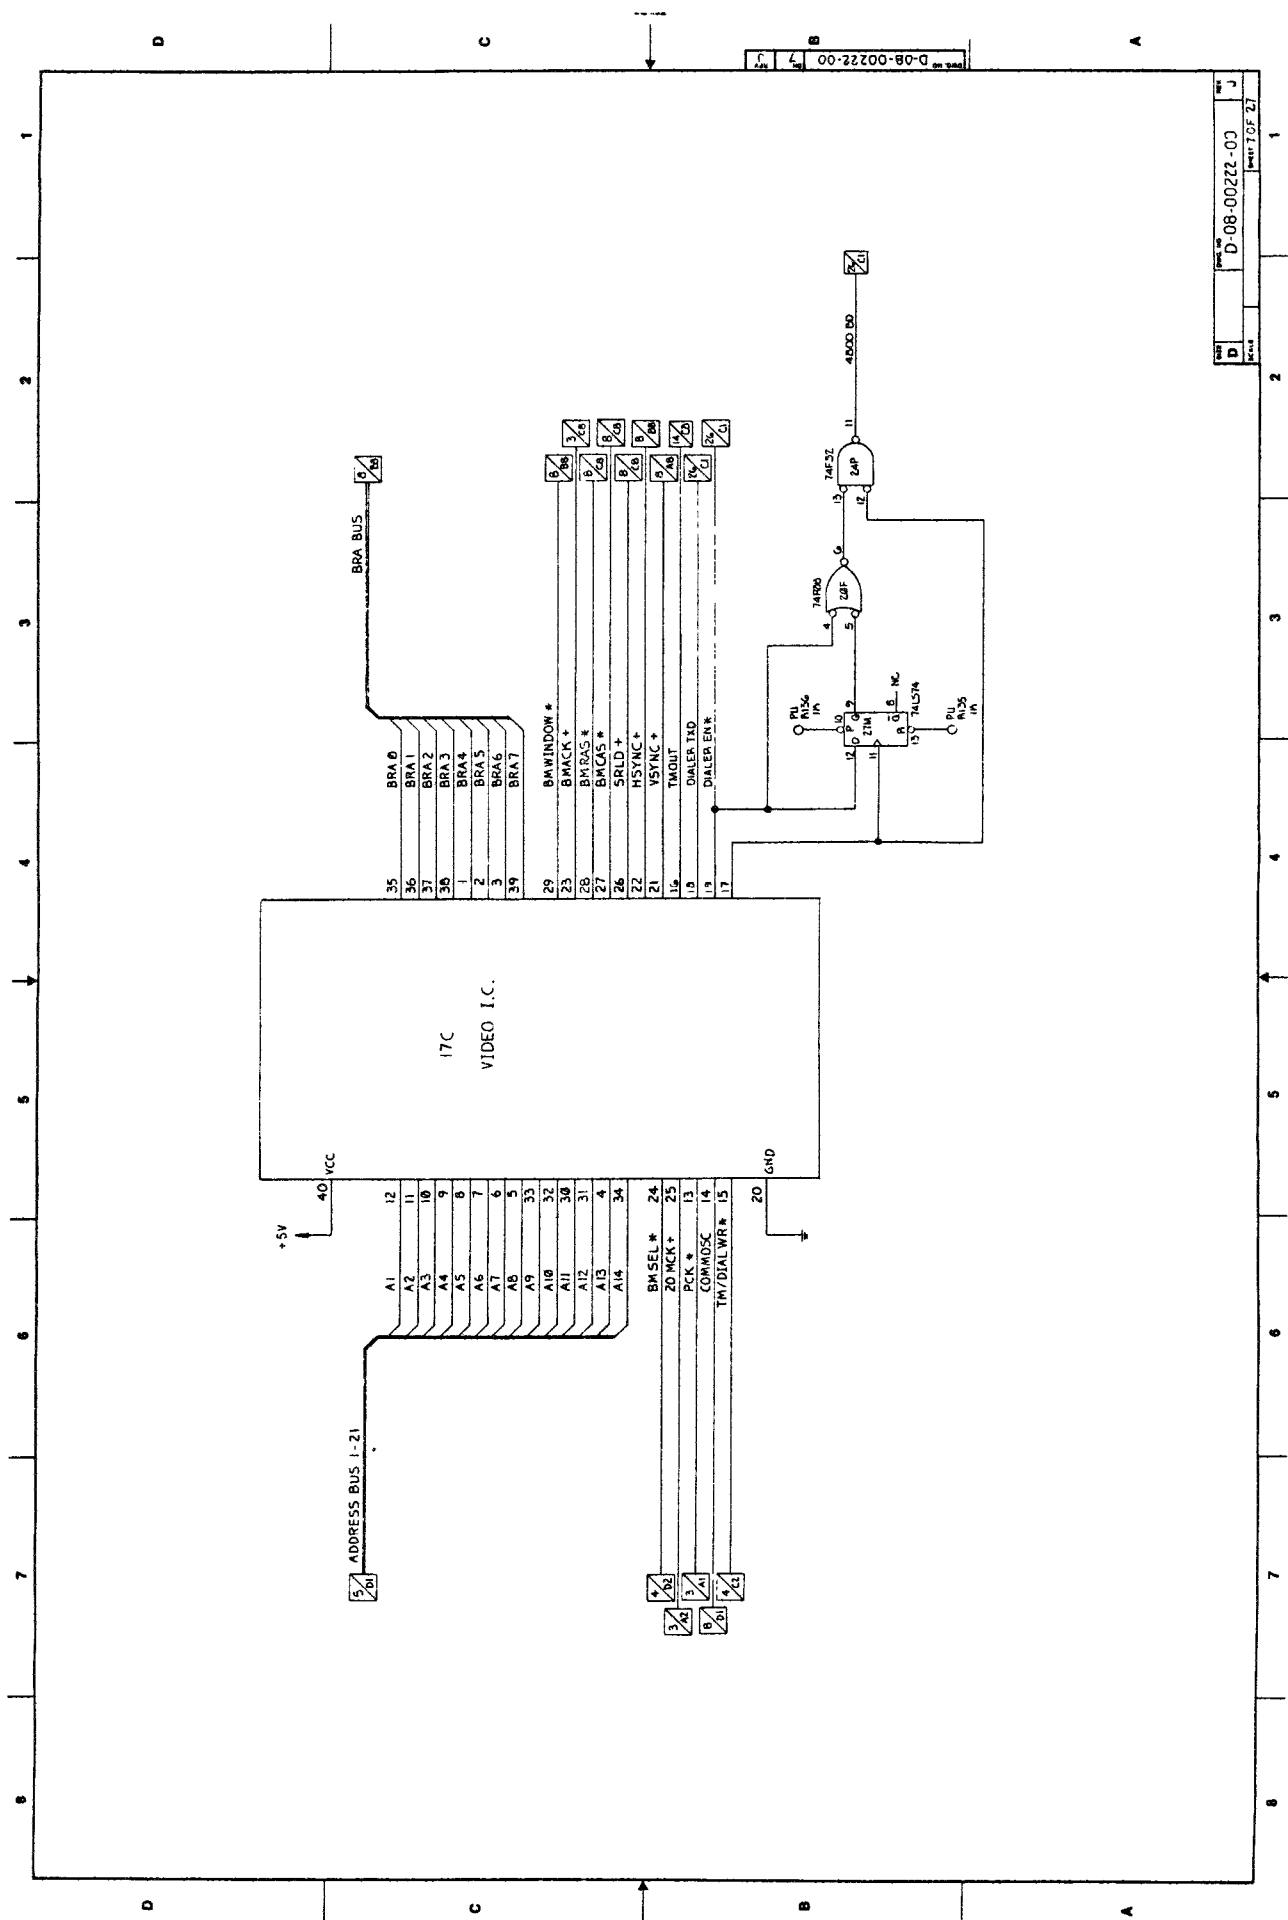

D-08-00222-00