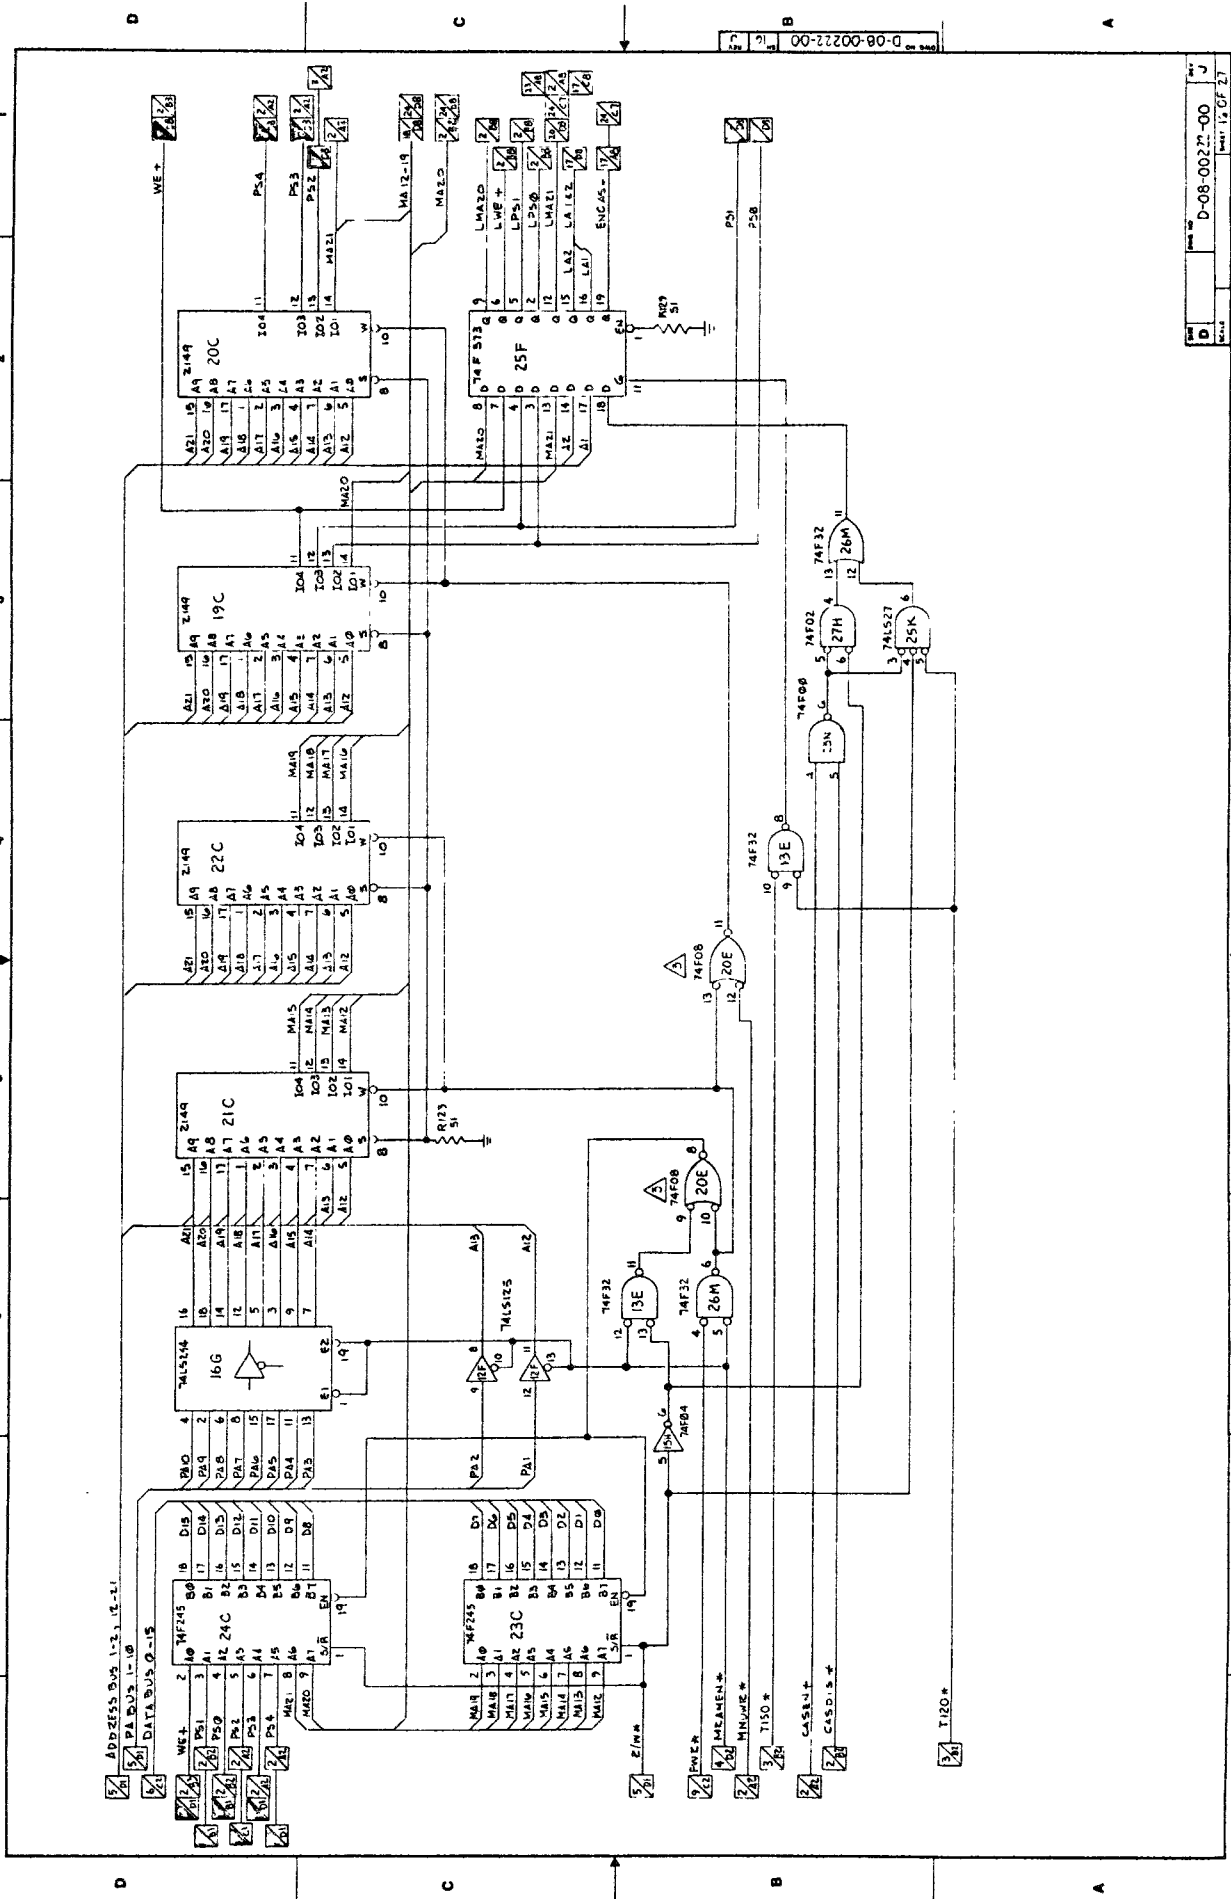

D-08-00222-00
Rev. 15 of 27