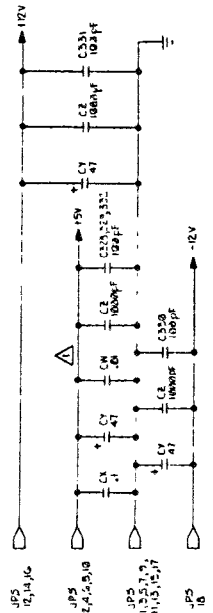

NOTES: UNLESS OTHERWISE SPECIFIED

1. ON CAPS ARE USED NEAR I.C.'S WITH 40 MHz.
2. PINS W SHOULD CONNECT TO -24V PINS 1 TO -12V.
3. THESE GATES MUST BE IN THE SAME PACKAGE (PAGES 3, 16) (LAYOUT).
4. ALL OUTPUT TRACES ON THIS LAYER SHOULD BE AS SHORT AS POSSIBLE. (LAYOUT)
5. SHOULD BE A SHORT TRACE AND NO HIGH FREQUENCY TRACE NEARBY. (LAYOUT)
6. STUFFING OPTIONS: MINI RESISTOR STUFF PINS (NOT PINS). C308 SHOULD BE 27PF. WIREWOUND STUFF PINS (NOT PINS). C308 SHOULD BE 54PF.
7. MPS 4250 IS AN ALTERNATE PART.
8. THESE COMPONENTS ARE ONLY TO BE STUFFED WHEN USING CONTAINERS OTHER THAN 100-177.
9. DELETED
10. INSERT ONLY FOR 754A 754A CHIPS. ALSO CUT TRACE BETWEEN E2 AND E3 AND ADD JUM FROM E1 TO E2.
11. THESE CAPACITORS SHOULD BE LOCATED NEXT TO T1 AND T2. (LAYOUT)
12. HEAVY TRACE LINES INDICATE 25 MIL TRACES, 50 MIL AIR GAP. (LAYOUT)
13. ALL 1/2W RESISTORS SHOULD BE FUSIBLE AND NON-FLAMMABLE.
14. ALL 1/4W RESISTORS ARE TO BE NON-FLAMMABLE.
15. ∇ INDICATES ANALOG GROUND.
16. ∇ INDICATES DIGITAL GROUND.
17. ALL RELAYS ARE SHOWN AS DEACTIVATED.
18. CAPACITORS INDICATED SHOULD BE AS CLOSE TO I.C.'S AS POSSIBLE. (LAYOUT)
19. ANALOG GROUND. (LAYOUT)
20. 42V AND -12V TO BE CONNECTED ONLY FROM SUPPLY ORIGIN. (LAYOUT)
21. SPEAKER MOUNTED ON MAIN-CASE. (LAYOUT)
22. ∇ INDICATES CHASSIS GROUND.
23. ALL 1/4W RESISTORS ARE 1/4W.
24. ALL 1/2W RESISTORS ARE 1/4W.
25. CAPACITOR VALUES ARE IN MICROFARADS.

DEVICE	REFERENCE DESIGNATION	QTY
74LS132	13H	1
74F10	13M	1
74F20	24N	2
74LS27	24M	2
74F24	25G	2
74S24	27N	1
74S12	21E	1
74S51	12H	1
74LS173	20D	1
74LS132	24F	2
LM395	10	1
1457	10P	1

INCHES

DATE: 11/15/77

DESIGNED BY: [Signature]

CHECKED BY: [Signature]

APPROVED BY: [Signature]

CONVERT TECHNOLOGIES

SCHEMATIC: 54, CPU

Part: D-0A-00222-00

Sheet: 1 of 2

1 2 3 4 5 6 7 8

D C B A

D 118 0172.00