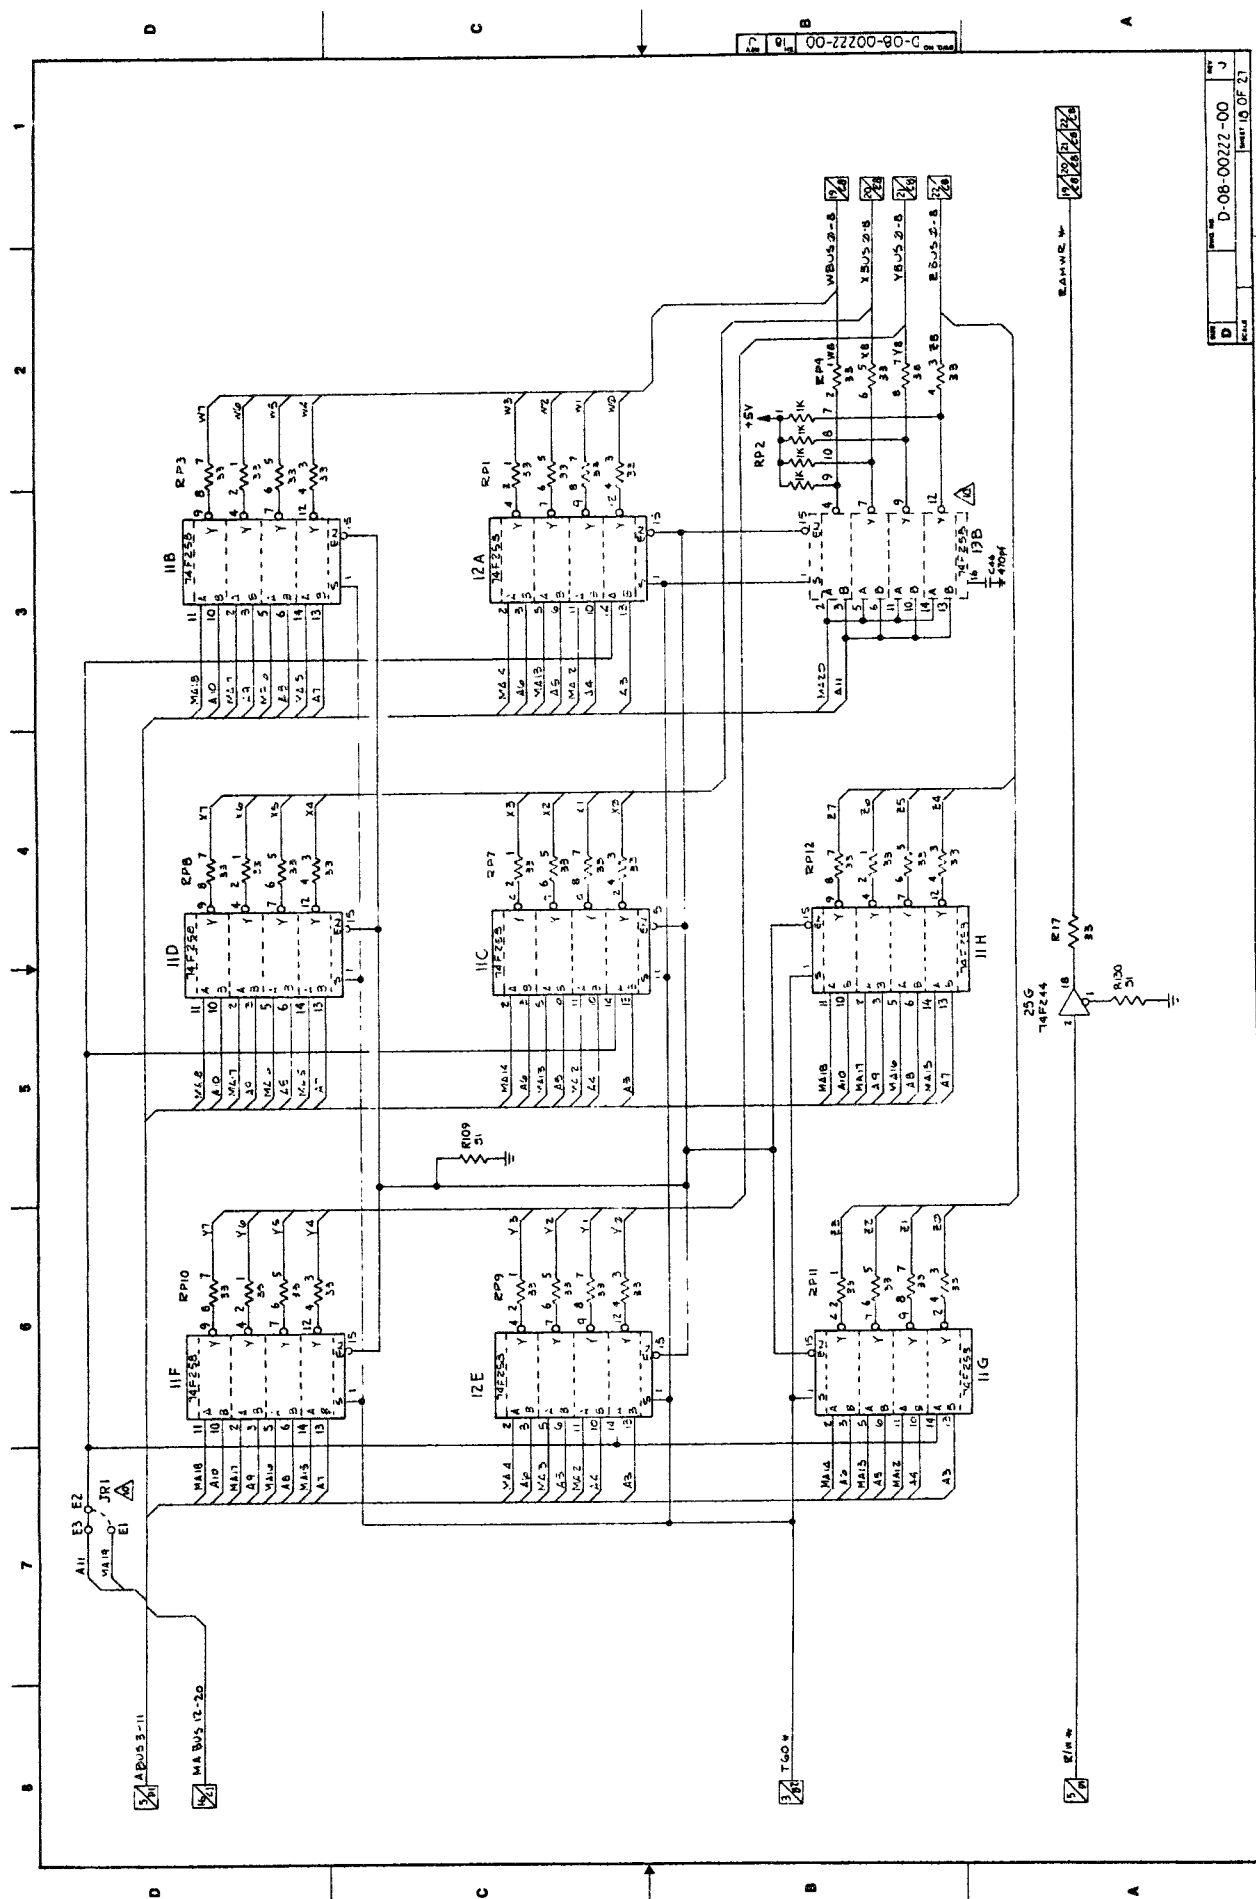

D-08-00222-00
REV 1
PAGE 15 OF 21

D-08-00222-00
REV 1
PAGE 15 OF 21

D-08-00222-00
REV 1
PAGE 15 OF 21

D-08-00222-00
REV 1
PAGE 15 OF 21

D-08-00222-00
REV 1
PAGE 15 OF 21

D-08-00222-00
REV 1
PAGE 15 OF 21