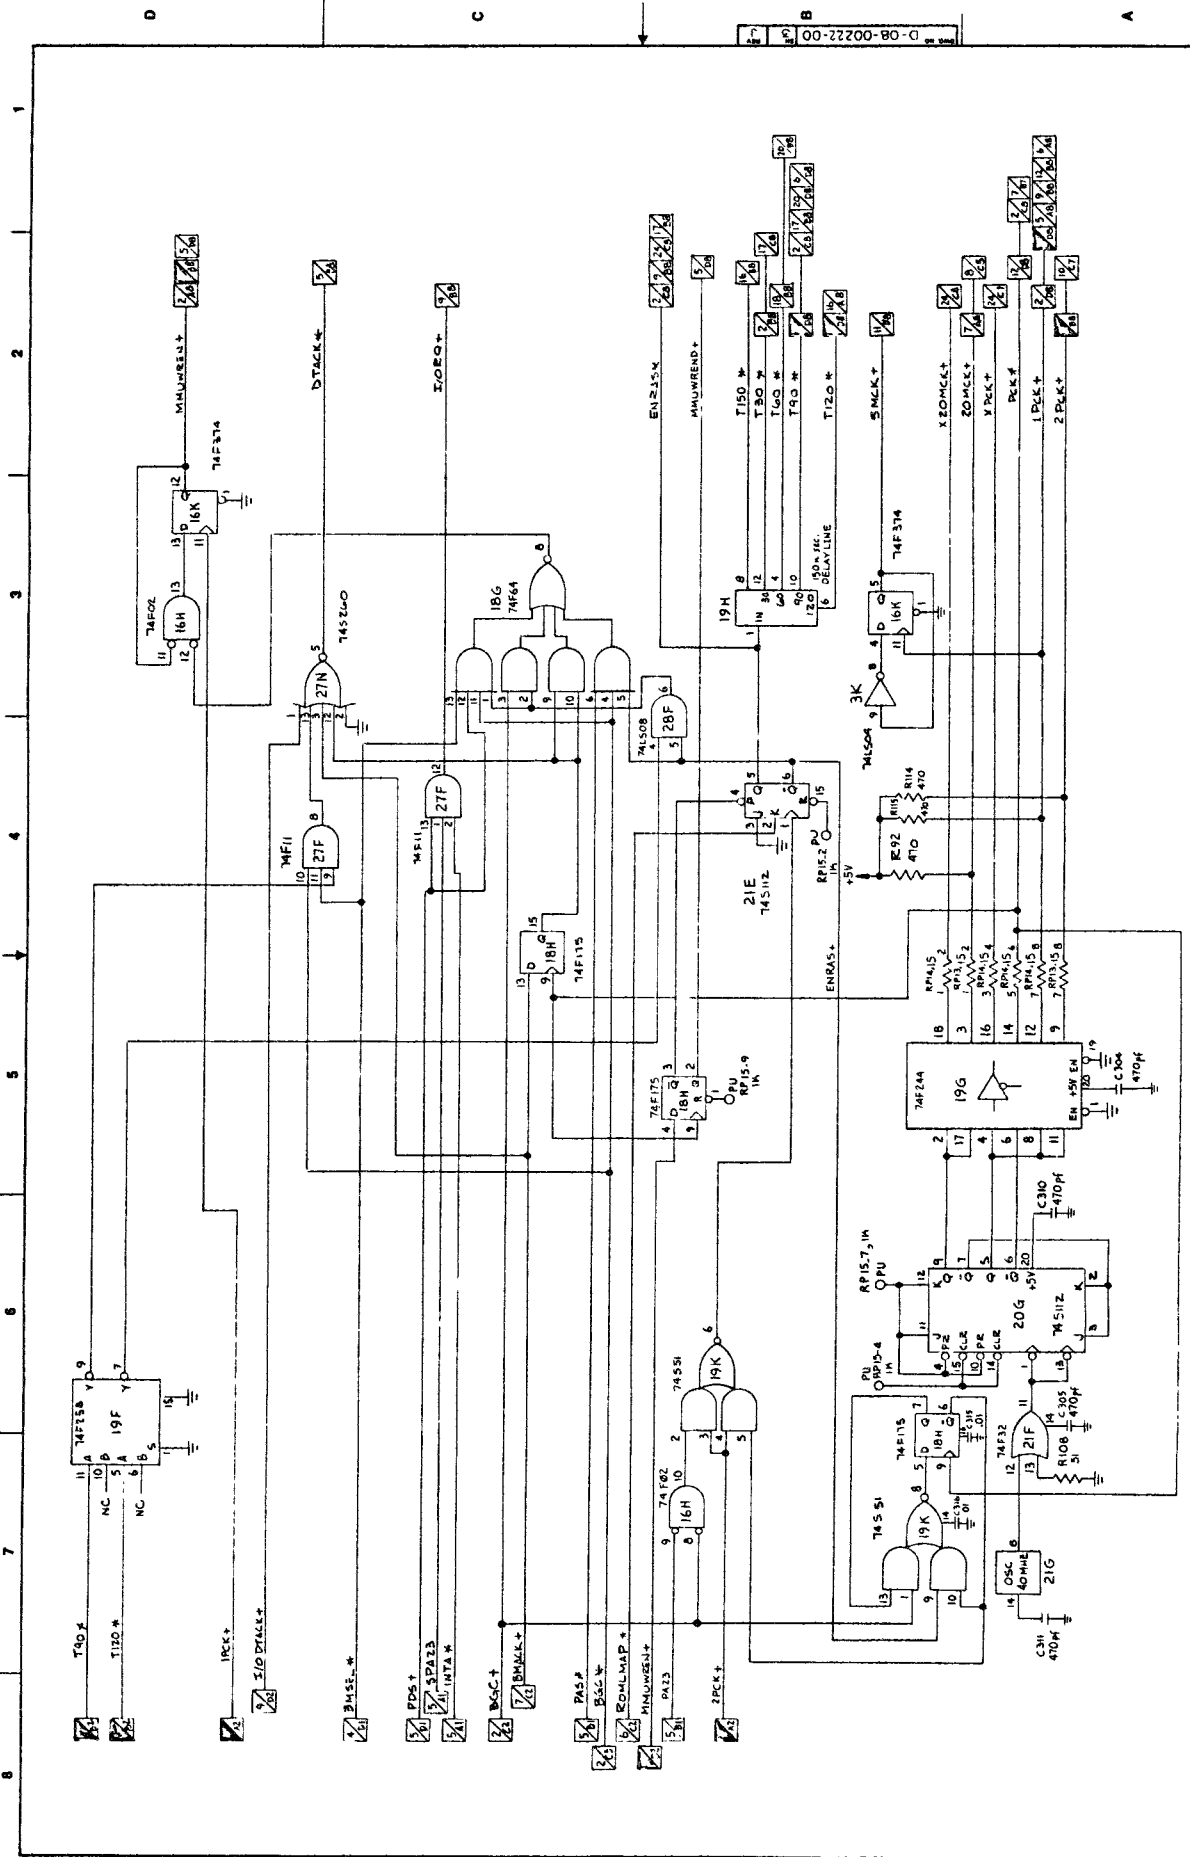

**NOTES: UNLESS OTHERWISE SPECIFIED**

- 1. ON CAPS ARE USED NEAR I.C.'S WITH 40 MHz.
- 2. PINS W SHOULD CONNECT TO -24V PINS 1 TO -12V.
- 3. THESE GATES MUST BE IN THE SAME PACKAGE (PAGES 3, 16) (LAYOUT).
- 4. ALL OUTPUT TRACES ON THIS LAYER SHOULD BE AS SHORT AS POSSIBLE. (LAYOUT)
- 5. SHOULD BE A SHORT TRACE AND NO HIGH FREQUENCY TRACE NEARBY. (LAYOUT)
- 6. STUFFING OPTIONS: MINI RESISTOR STUFF PINS (NOT PINS). C308 SHOULD BE 27PF. WIREWOUND STUFF PINS (NOT PINS). C308 SHOULD BE 54PF.
- 7. MPS 4250 IS AN ALTERNATE PART.
- 8. THESE COMPONENTS ARE ONLY TO BE STUFFED WHEN USING CONTAINERS OTHER THAN 100-177.
- 9. DELETED
- 10. INSERT ONLY FOR 754A 754A CHIPS. ALSO CUT TRACE BETWEEN E2 AND E3 AND ADD JUM FROM E1 TO E2.
- 11. THESE CAPACITORS SHOULD BE LOCATED NEXT TO T1 AND T2. (LAYOUT)
- 12. HEAVY TRACE LINES INDICATE 25 MIL TRACES, 50 MIL AIR GAP. (LAYOUT)
- 13. ALL 1/2W RESISTORS SHOULD BE FUSIBLE AND NON-FLAMMABLE.
- 14. ALL 1/4W RESISTORS ARE TO BE NON-FLAMMABLE.
- 15.  $\nabla$  INDICATES ANALOG GROUND.
- 16.  $\nabla$  INDICATES DIGITAL GROUND.
- 17. ALL RELAYS ARE SHOWN AS DEACTIVATED.
- 18. CAPACITORS INDICATED SHOULD BE AS CLOSE TO I.C.'S AS POSSIBLE. (LAYOUT)
- 19. ANALOG GROUND. (LAYOUT)
- 20. 42V AND -12V TO BE CONNECTED ONLY FROM SUPPLY ORIGIN. (LAYOUT)
- 21. SPEAKER MOUNTED ON MAIN-CASE. (LAYOUT)
- 22.  $\nabla$  INDICATES CHASSIS GROUND.
- 23. ALL 1/4W RESISTORS ARE 1/4W.
- 24. ALL 1/2W RESISTORS ARE 1/4W.
- 25. CAPACITOR VALUES ARE IN MICROFARADS.

**INCHES**

DATE: 11/15/77

DESIGNED BY: [Signature]

CHECKED BY: [Signature]

APPROVED BY: [Signature]

CONVERT TECHNOLOGIES

SCHEMATIC: 54, CPU

Part: D-0A-00222-00

Sheet: 1 of 2

1 2 3 4 5 6 7 8

D C B A

D 118 0172.00

D-08-00222-00  
PART 2 OF 2

1 2 3 4 5 6 7

A B C D

D-08-00222-00  
REV. 5 OF 21