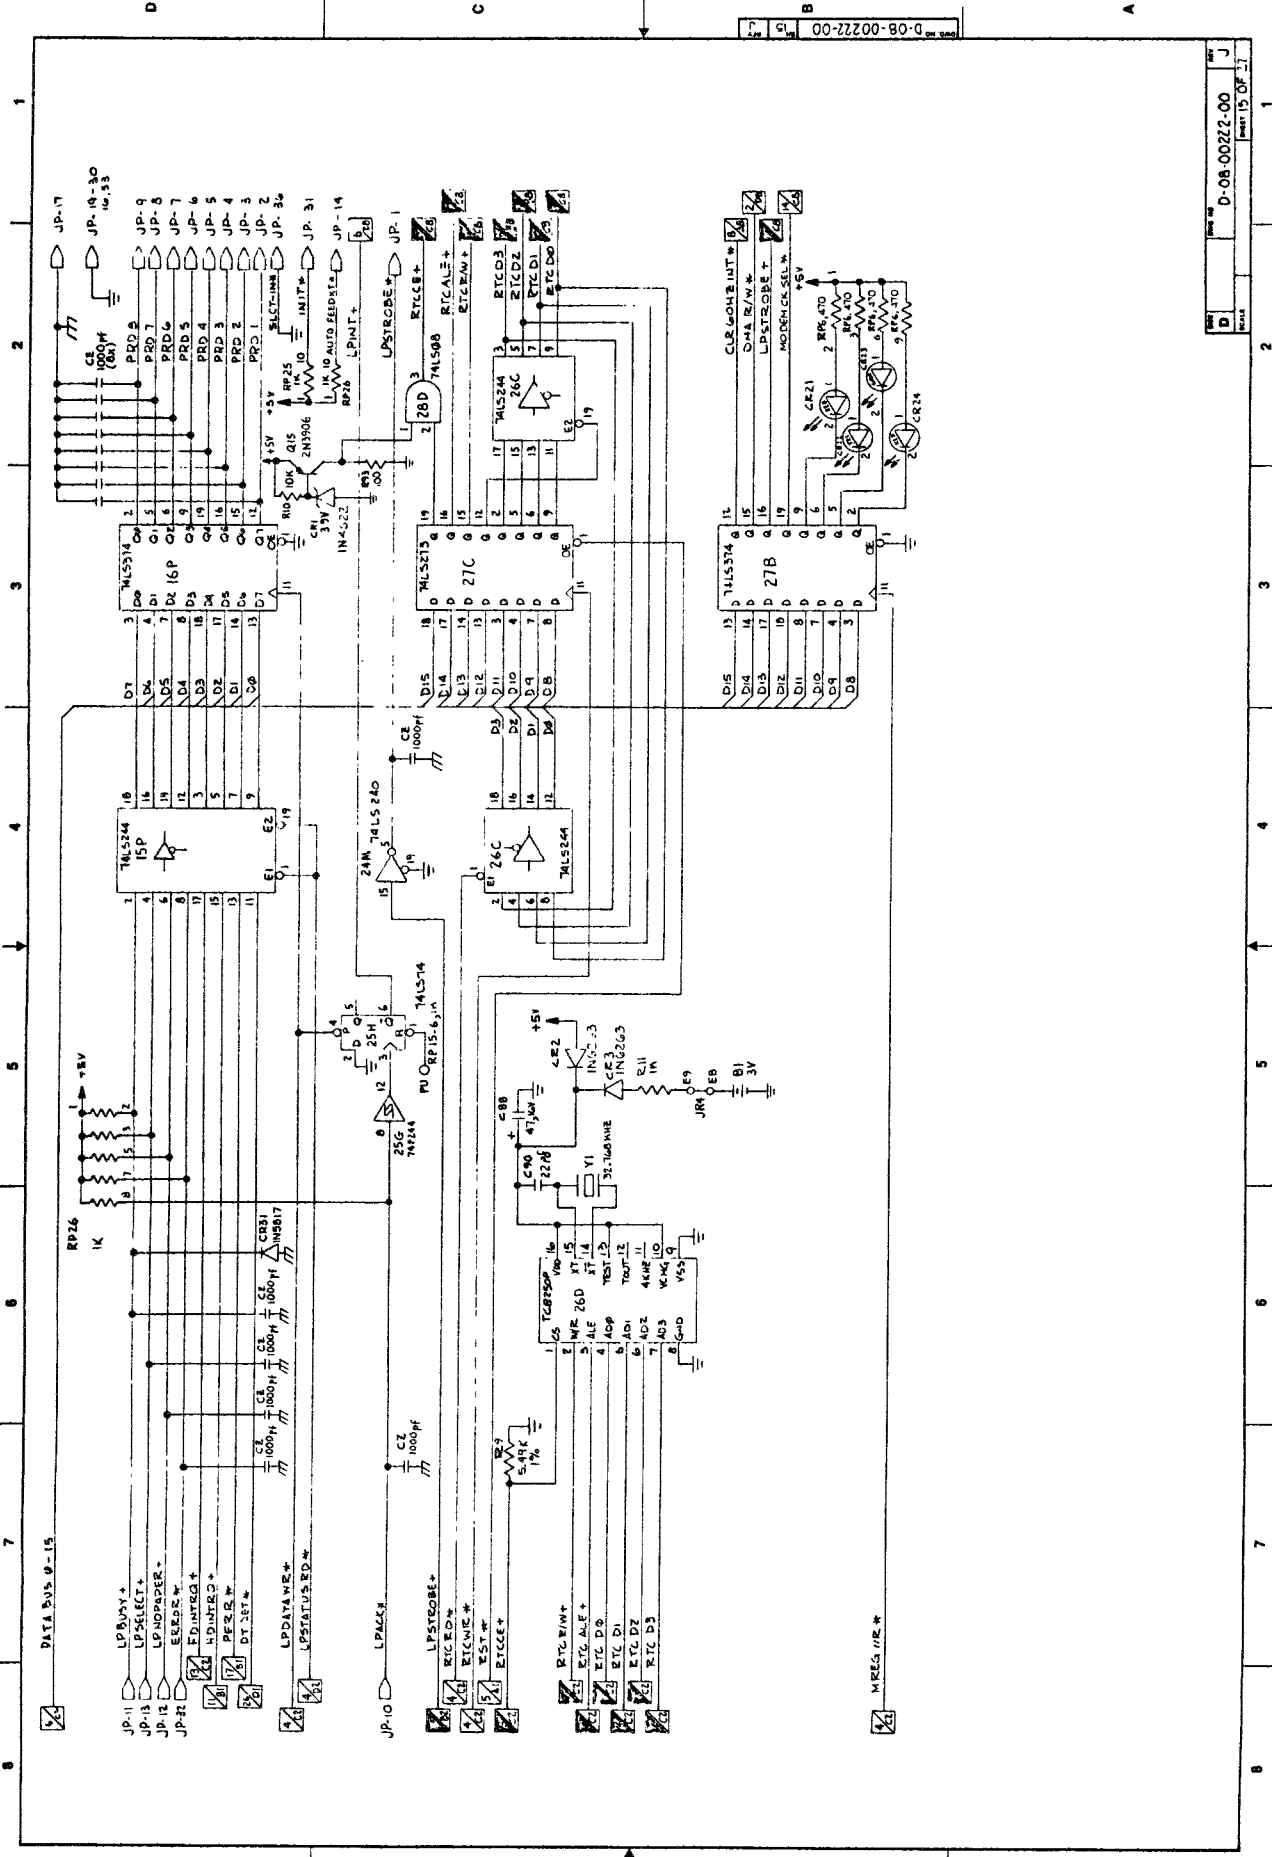

D-08-00222-00
REV 15 OF 21
PART 15 OF 21