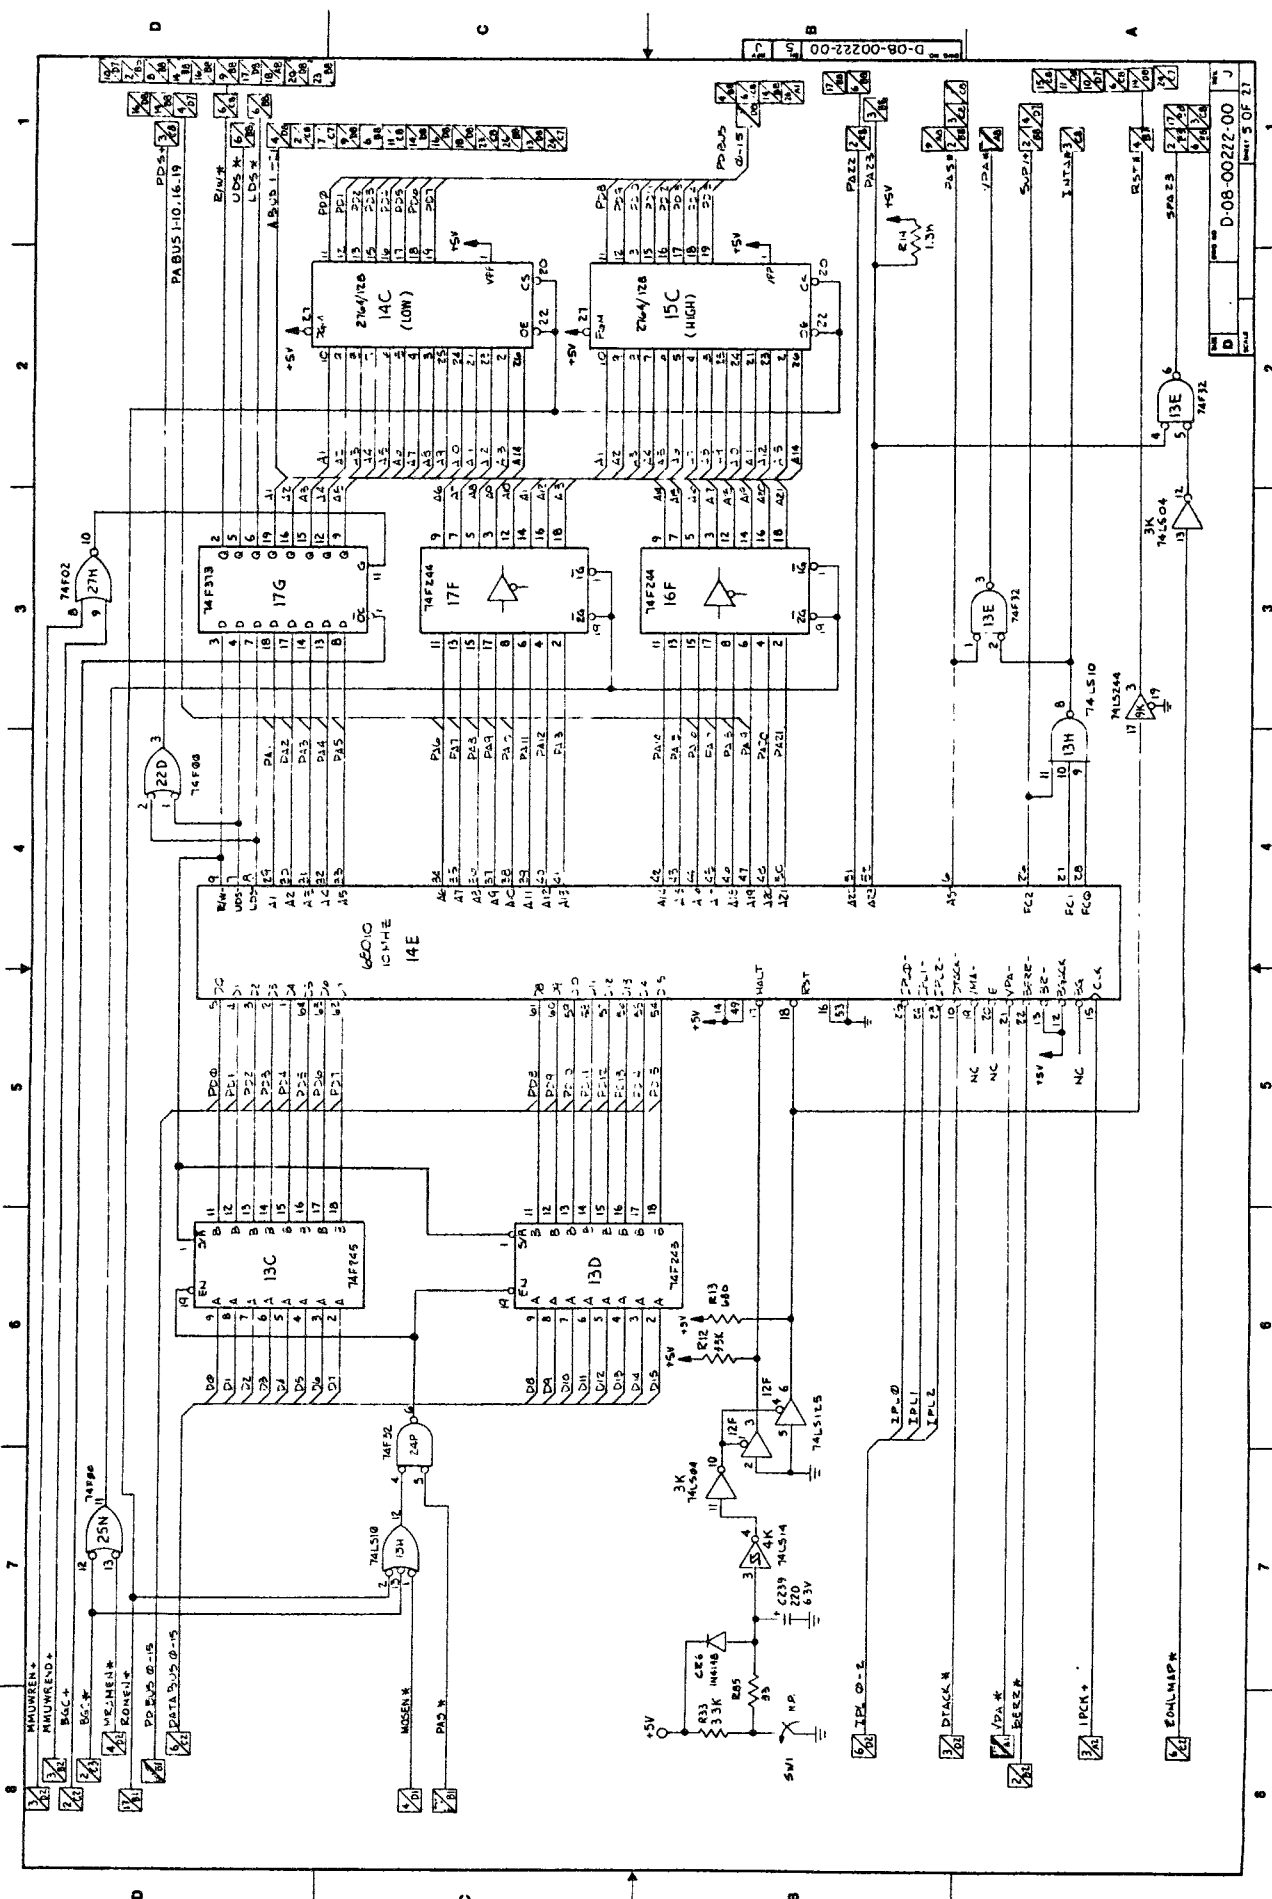

**NOTES: UNLESS OTHERWISE SPECIFIED**

- 1. ON CAPS ARE USED NEAR I.C.'S WITH 40 MHz.
- 2. PINS W SHOULD CONNECT TO -24V PINS 1 TO -12V.
- 3. THESE GATES MUST BE IN THE SAME PACKAGE (PAGES 3, 16) (LAYOUT).
- 4. ALL OUTPUT TRACES ON THIS LAYER SHOULD BE AS SHORT AS POSSIBLE. (LAYOUT)
- 5. SHOULD BE A SHORT TRACE AND NO HIGH FREQUENCY TRACE NEARBY. (LAYOUT)
- 6. STUFFING OPTIONS: MINI RESISTOR STUFF PINS (NOT PINS). C308 SHOULD BE 27PF. WIREWOUND STUFF PINS (NOT PINS). C308 SHOULD BE 54PF.
- 7. MPS 4250 IS AN ALTERNATE PART.
- 8. THESE COMPONENTS ARE ONLY TO BE STUFFED WHEN USING CONTAINERS OTHER THAN 100-177.
- 9. DELETED
- 10. INSERT ONLY FOR 754A 754A CHIPS. ALSO CUT TRACE BETWEEN E2 AND E3 AND ADD JUM FROM E1 TO E2.
- 11. THESE CAPACITORS SHOULD BE LOCATED NEXT TO T1 AND T2. (LAYOUT)
- 12. HEAVY TRACE LINES INDICATE 25 MIL TRACES, 50 MIL AIR GAP. (LAYOUT)
- 13. ALL 1/2W RESISTORS SHOULD BE FUSIBLE AND NON-FLAMMABLE.
- 14. ALL 1/4W RESISTORS ARE TO BE NON-FLAMMABLE.
- 15.  $\nabla$  INDICATES ANALOG GROUND.
- 16.  $\nabla$  INDICATES DIGITAL GROUND.
- 17. ALL RELAYS ARE SHOWN AS DEACTIVATED.
- 18. CAPACITORS INDICATED SHOULD BE AS CLOSE TO I.C.'S AS POSSIBLE. (LAYOUT)
- 19. ANALOG GROUND. (LAYOUT)
- 20. 42V AND -12V TO BE CONNECTED ONLY FROM SUPPLY ORIGIN. (LAYOUT)
- 21. SPEAKER MOUNTED ON MAIN-CASE. (LAYOUT)
- 22.  $\nabla$  INDICATES CHASSIS GROUND.
- 23. ALL 1/4W RESISTORS ARE 1/4W.
- 24. ALL 1/2W RESISTORS ARE 1/4W.
- 25. CAPACITOR VALUES ARE IN MICROFARADS.

Sheet: 1 of 2

1 2 3 4 5 6 7 8

D C B A

D 118 0172.00

D-08-00222-00  
PART 2 OF 2

1 2 3 4 5 6 7

A B C D

D-08-00222-00  
REV. 5 OF 21