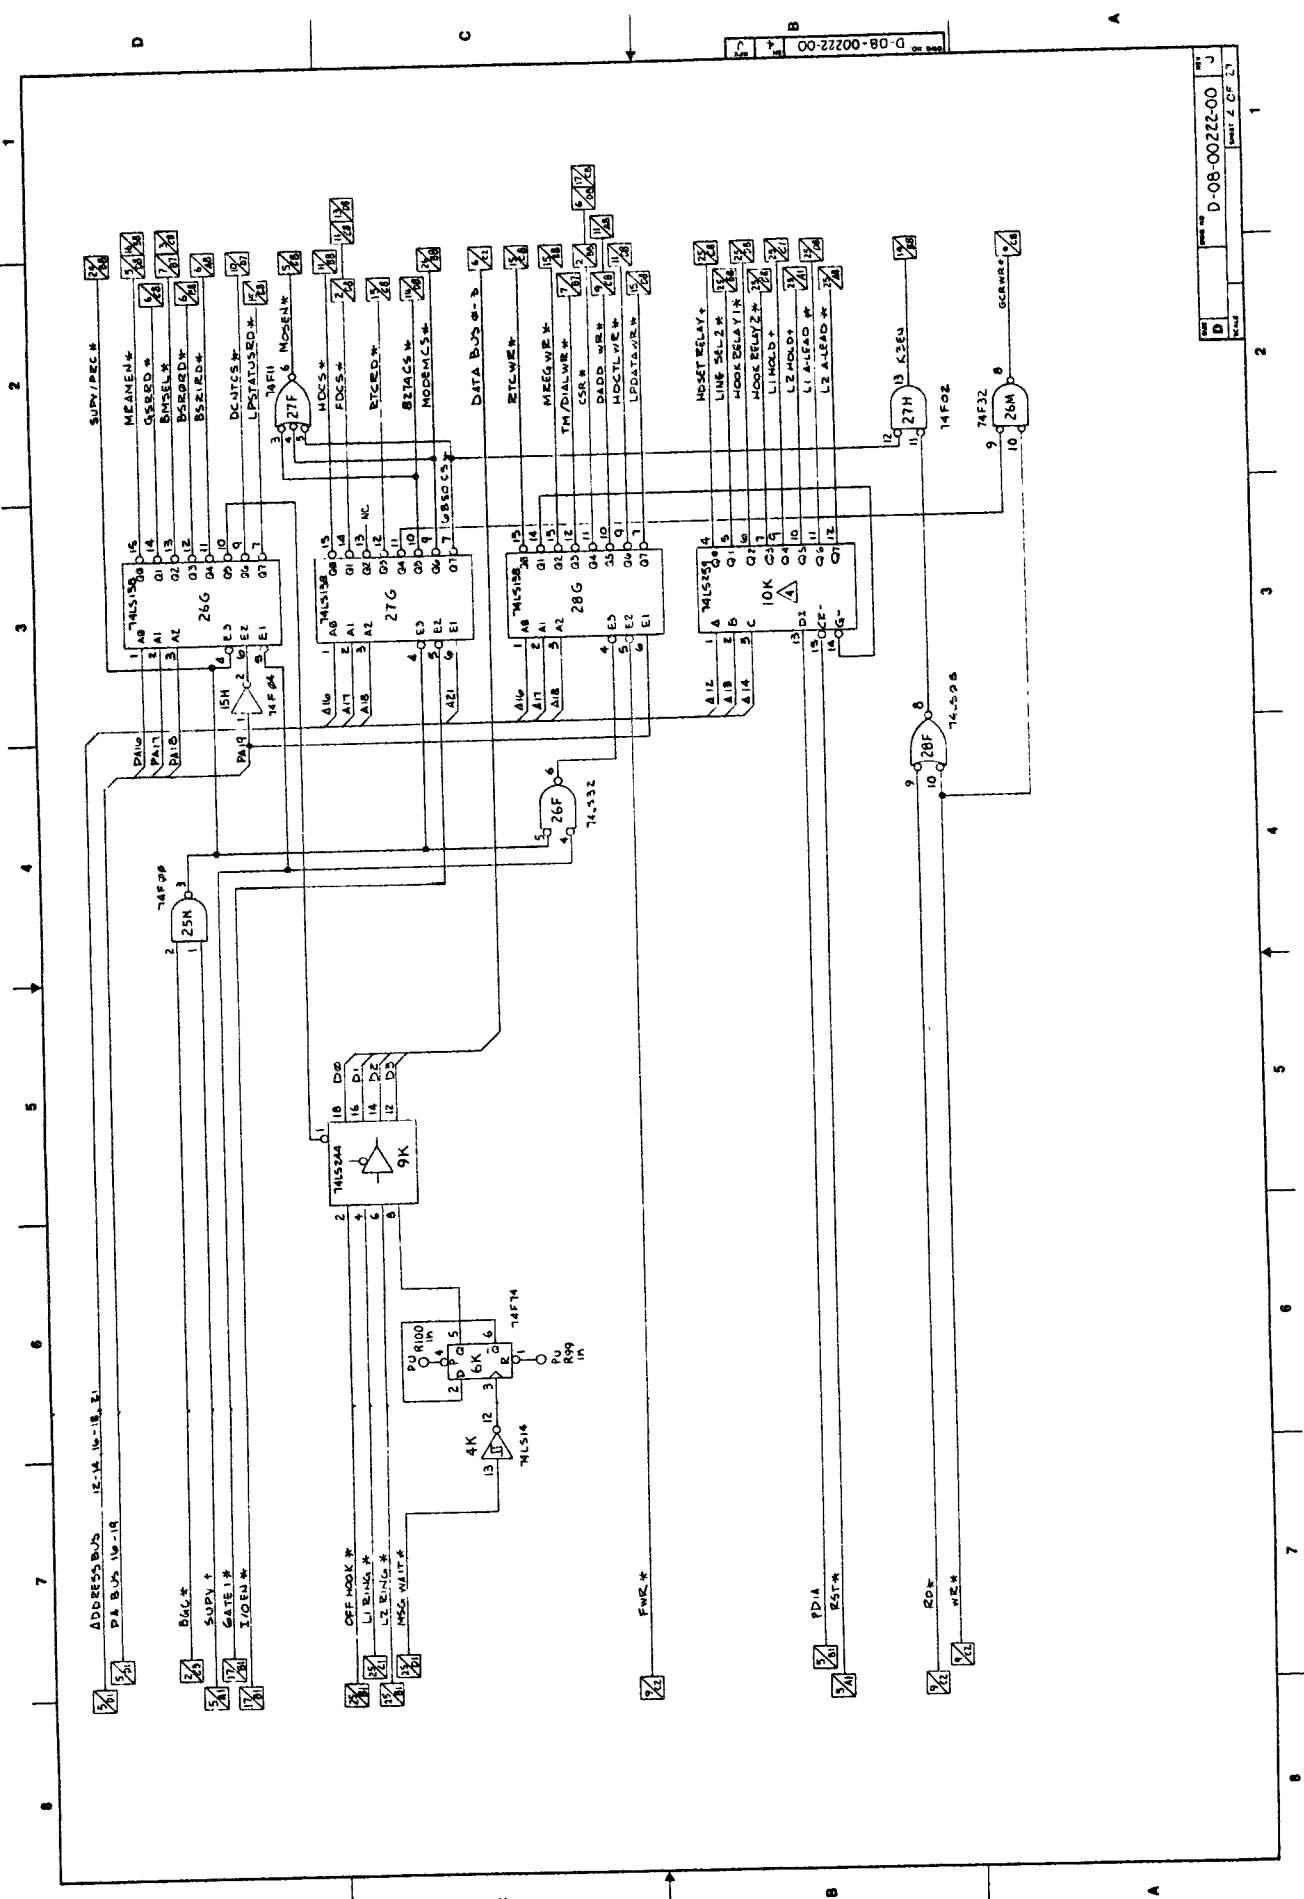

**NOTES: UNLESS OTHERWISE SPECIFIED**

- 1. ON CAPS ARE USED NEAR I.C.'S WITH 40 MHz.
- 2. PINS W SHOULD CONNECT TO -24V PINS 1 TO -12V.
- 3. THESE GATES MUST BE IN THE SAME PACKAGE (PAGES 3, 16) (LAYOUT).
- 4. ALL OUTPUT TRACES ON THIS LAYER SHOULD BE AS SHORT AS POSSIBLE. (LAYOUT)
- 5. SHOULD BE A SHORT TRACE AND NO HIGH FREQUENCY TRACE NEARBY. (LAYOUT)
- 6. STUFFING OPTIONS: MINI RESISTOR STUFF PINS (NOT PINS). C308 SHOULD BE 27PF. WIREWOUND STUFF PINS (NOT PINS). C308 SHOULD BE 54PF.
- 7. MPS 4250 IS AN ALTERNATE PART.
- 8. THESE COMPONENTS ARE ONLY TO BE STUFFED WHEN USING CONTAINERS OTHER THAN 100-177.
- 9. DELETED
- 10. INSERT ONLY FOR 754A 754A CHIPS. ALSO CUT TRACE BETWEEN E2 AND E3 AND ADD JUM FROM E1 TO E2.
- 11. THESE CAPACITORS SHOULD BE LOCATED NEXT TO T1 AND T2. (LAYOUT)
- 12. HEAVY TRACE LINES INDICATE 25 MIL TRACES, 50 MIL AIR GAP. (LAYOUT)
- 13. ALL 1/2W RESISTORS SHOULD BE FUSIBLE AND NON-FLAMMABLE.
- 14. ALL 1/4W RESISTORS ARE TO BE NON-FLAMMABLE.
- 15.  $\nabla$  INDICATES ANALOG GROUND.
- 16.  $\nabla$  INDICATES DIGITAL GROUND.
- 17. ALL RELAYS ARE SHOWN AS DEACTIVATED.
- 18. CAPACITORS INDICATED SHOULD BE AS CLOSE TO I.C.'S AS POSSIBLE. (LAYOUT)
- 19. ANALOG GROUND. (LAYOUT)
- 20. 42V AND -12V TO BE CONNECTED ONLY FROM SUPPLY ORIGIN. (LAYOUT)
- 21. SPEAKER MOUNTED ON MAIN-CASE. (LAYOUT)
- 22.  $\nabla$  INDICATES CHASSIS GROUND.
- 23. ALL 1/4W RESISTORS ARE 1/4W.
- 24. ALL 1/2W RESISTORS ARE 1/4W.
- 25. CAPACITOR VALUES ARE IN MICROFARADS.

Sheet: 1 of 2

1 2 3 4 5 6 7 8

D C B A

D 118 0172.00

D-08-00222-00  
PART 2 OF 2

1 2 3 4 5 6 7

A B C D

D-08-00222-00  
REV. 5 OF 21