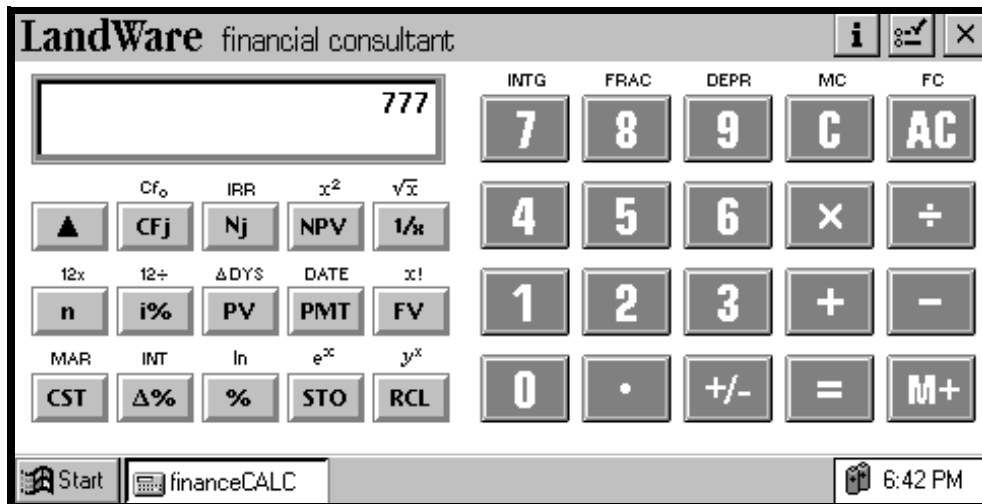

LandWare™ Encoselt™

from LandWare, Inc.

LandWare Encoselt

Encoselt allows you to email any file from your CASSIOPEIA (Pocket Word®, Pocket Excel®, digitized CASIO QV Camera images, etc.) Using standard UUencoding you can transfer and receive attachments via the Inbox.

LandWare Financial Consultant Calculator™

from LandWare, Inc.

The LandWare Financial Consultant

The LandWare Financial Consultant calculator for CASSIOPEIA has been designed specifically for real estate, retailing and business professionals who need to use their CASSIOPEIA to make fundamental financial decisions quickly and accurately.