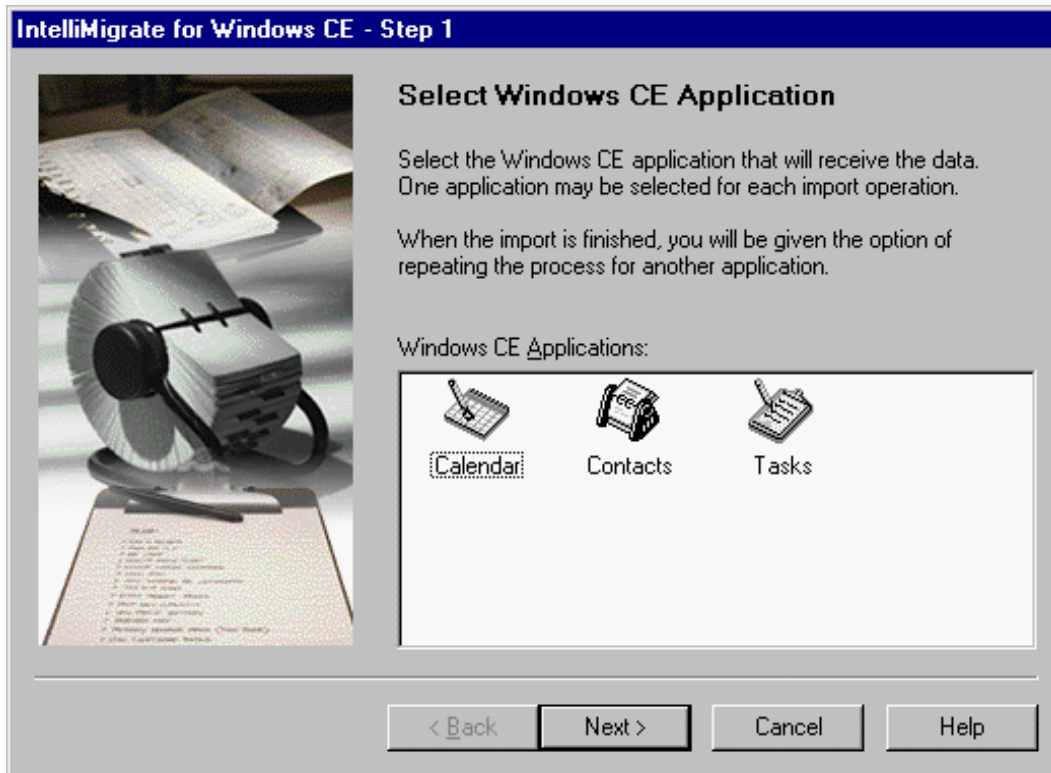

IntelliMigrate for Windows CE

Includes Puma Technology's IntelliMigrate, a software utility designed to easily transfer all calendar, contact, and action item information from other Handheld devices to the CASSIOPEIA.