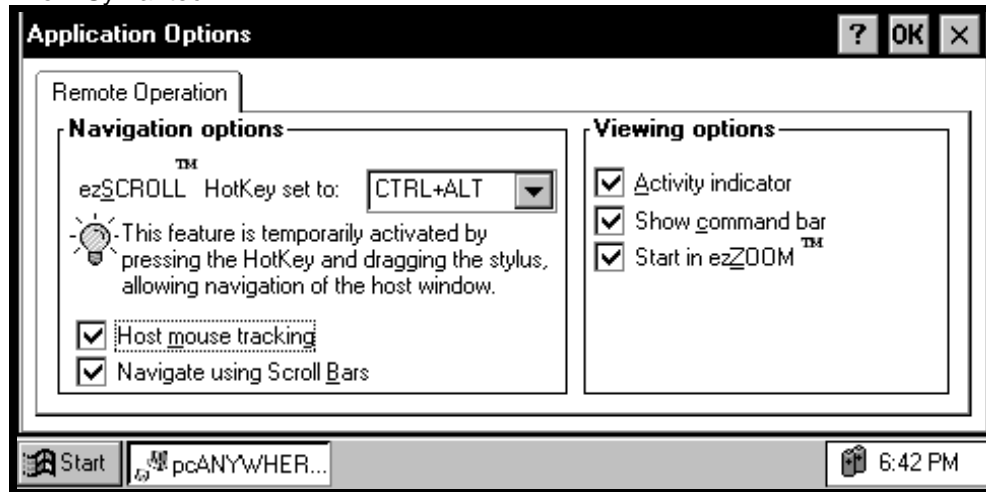

pcANYWHERE™ CE

from Symantec™

Symantec pcANYWHERE CE

Symantec pcANYWHERE CE is a remote-only version of pcANYWHERE developed for the Microsoft Windows CE operating system. You can use pcANYWHERE CE to remotely control any host PC running pcANYWHERE32, version 7.5 or higher, or the pcANYWHERE desktop host. (trial version of the desktop host, included on this CD-ROM).