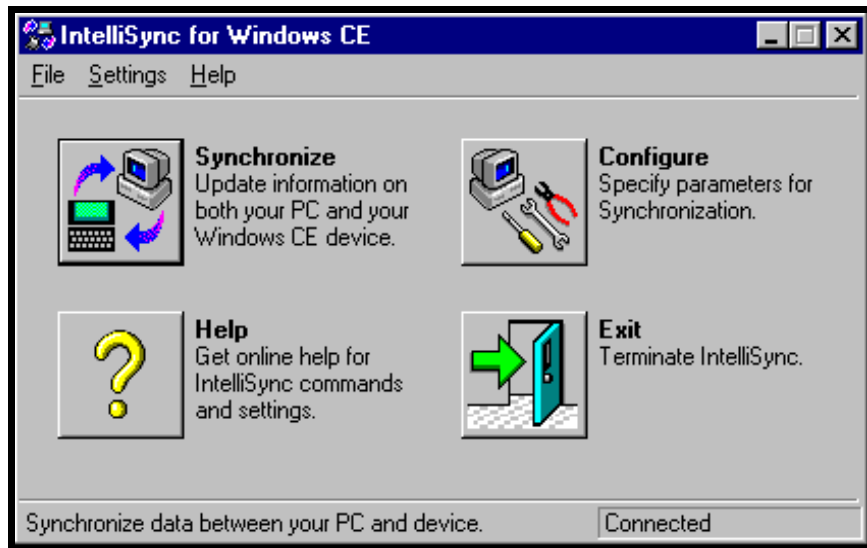

LandWare Financial Consultant Calculator™

from LandWare, Inc.

The LandWare Financial Consultant

The LandWare Financial Consultant calculator for CASSIOPEIA has been designed specifically for real estate, retailing and business professionals who need to use their CASSIOPEIA to make fundamental financial decisions quickly and accurately.

 **IntelliSync™ and IntelliMigrate™**
from Puma Technology™, Inc.

IntelliSync

Includes a Free Trial Version IntelliSync for Windows CE to synchronize your favorite PC-based information management and scheduling applications. An ideal companion for your CASSIOPEIA.